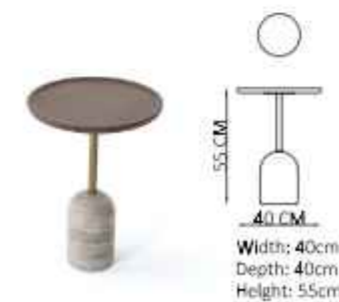

Center Table : L:90 / W:90 / H:35 cm
M³ : 0.36

ITEM NO: 1007

SIZE: W:80/65 D:80/65 H:34/41

m³:0,51 kg: 35 pack: 2

LIGHT AND ESSENTIAL DESIGN

LIGHT AND ESSENTIAL DESIGN

ITEM NO: 1011

SIZE: W:96/70 D:96/70 H:44/35

m³:0,71 kg: 28 pack: 4

ELEGANT REFLECTION OF MODERN NATURALNESS

PS-101 nesting table

Ps-101 Nesting Table, marble-look legs and natural wood tops bring an elegant and sophisticated touch to your space. The three tables of varying heights create a unique, modern ambiance when used together, or serve as functional and stylish standalone pieces. With its minimalist details and strong presence, Ps-101 adds understated elegance to your living areas.