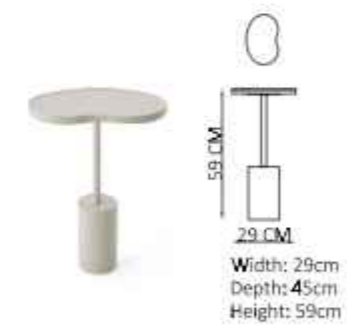

The PS-110 brings vibrancy to your interiors with its unique organic shapes and soft pastel tones. This distinctive design combines functionality with aesthetics, breathing new life into your spaces.