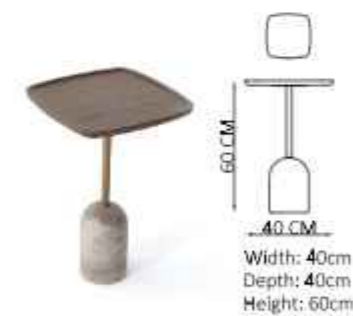

m³:0,71 kg: 28 pack: 4

ELEGANT REFLECTION OF MODERN NATURALNESS

PS-101 nesting table

Ps-101 Nesting Table, marble-look legs and natural wood tops bring an elegant and sophisticated touch to your space. The three tables of varying heights create a unique, modern ambiance when used together, or serve as functional and stylish standalone pieces. With its minimalist details and strong presence, Ps-101 adds understated elegance to your living areas.