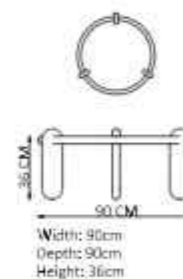

DIFFERENT

DETAILS

PS-1010

coffee table set

Ps-1010 Coffee Table Set, unique frame details and natural wood surfaces, offers a fresh and stylish design that enhances any space. The three tables of varying sizes provide aesthetic harmony and flexible arrangement options. With its soft curves and inviting look, Ps-1010 is the perfect addition to bring warmth and elegance to your living area.