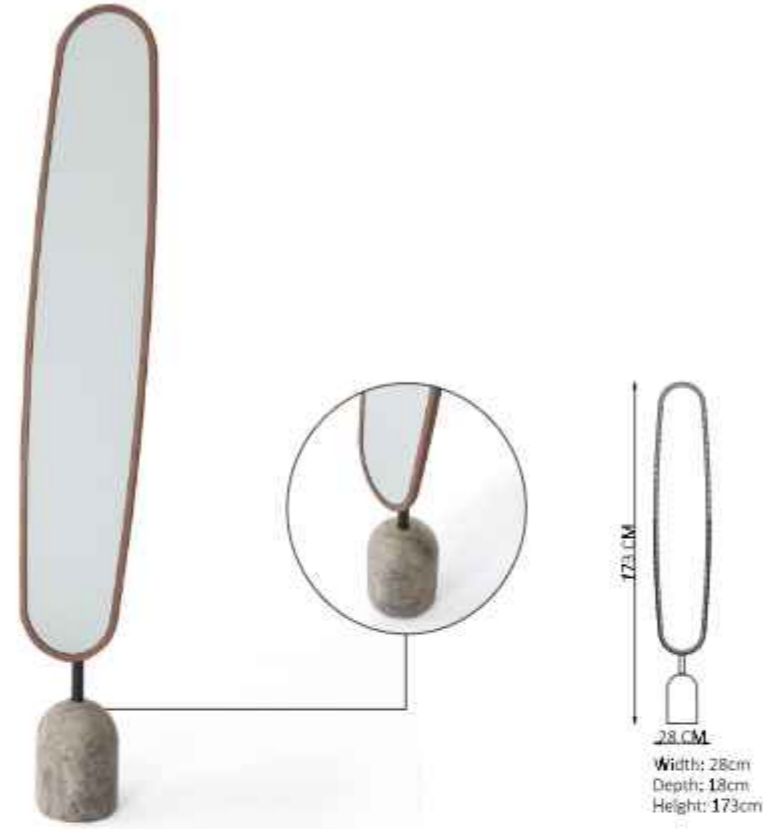

PS-901-E

full length mirror