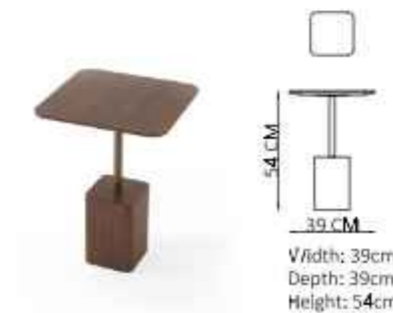

HARMONY IN SPACE,

DIFFERENCE IN DETAIL

PS-106

nesting table

The Ps-106 Nesting Table brings a subtle elegance to your space with its simple, modern design. Its unique shape and natural texture provide both a striking aesthetic and flexibility in use. The varied levels of the surfaces create a fresh perspective in every corner.