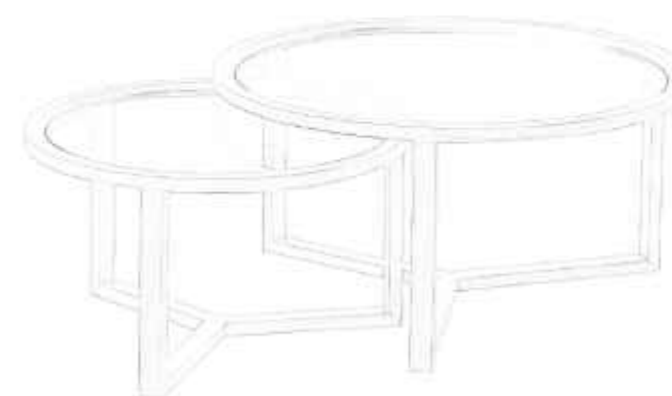

Width 90cm
Depth 90cm
Height 30cm

STYLE IN A

ROUND FORM

PS-1400

coffee table set

This elegant and contemporary coffee table adds a modern touch to your living spaces. With its sleek metal base and round top, it offers both durability and aesthetics. Its minimalist details bring subtle elegance to your room. Whether paired with a book and coffee or decorative accessories, it stands out in every setting.

W:85 D:85 H:42
W:60 D:60 H:50

WARMTH OF WOOD, COMPLETED BY GLASS

PS-1402 coffee table set

This modern coffee table set offers the perfect combination of simplicity and elegance. With different sizes and vibrant color options, it adds both aesthetics and functionality to your living spaces. Its minimalist design creates an eye-catching look in any space while being an ideal solution for daily use.