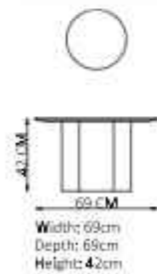

Combining the unique texture of natural stone with a modern design approach, the PS-1006 coffee table set adds a sophisticated touch to your living spaces. Both functional and aesthetic, this design offers durability with its robust structure. **Discover elegance inspired by nature.**