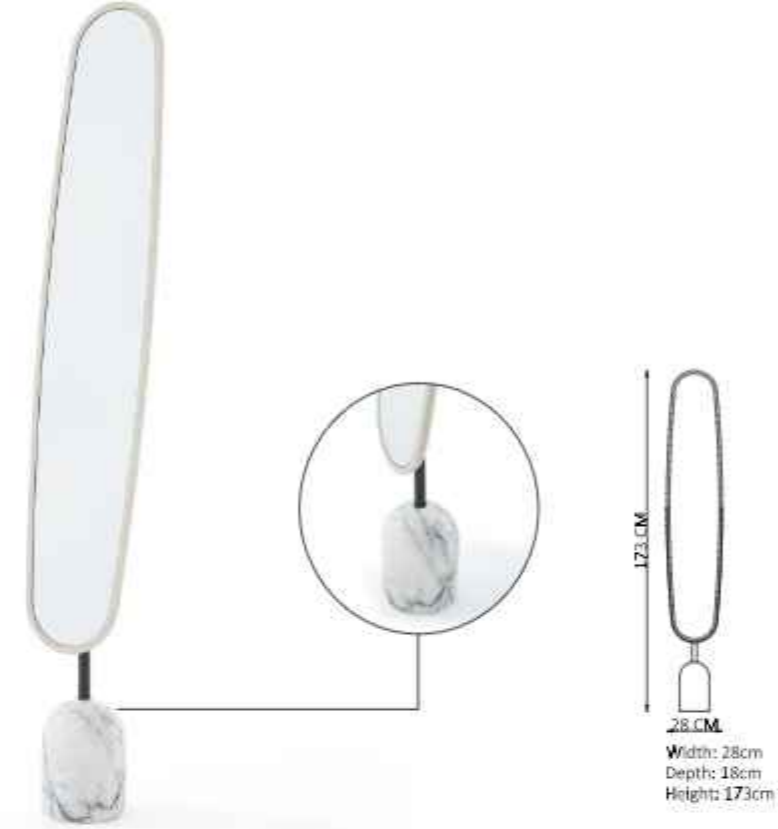

Mirror Hanger

G/W	D/D	Y/H	m ³
114	51	202	0,22

MIA MIRROR

This pier glass is both practical and beautiful: it has a metal base, which provides stability and strength. The real piece of marble inlays right besides the glass to make it a great piece, both functional and decorative.

GIZZI

DRESSING MIRROR

Dressing Mirror : L:70 / W:2 / H:180 cm
M³ : 0.21

MAYA

DRESSING MIRROR

Dressing Mirror : L:80 / W:30 / H:180 cm
M³ : 0.52

GAGE

ARMCHAIR

Armchair : L:77 / W:73 / H:115 cm
M³ : 0.76

FAYETTE

ARMCHAIR

Armchair : L:79 / W:78 / H:105 cm
M³ : 0.76

DISASSEMBLED

DUBLIN ECRU

Mirror

G/W	D/D	Y/H	m ³
80	55	190	0,96

PS-901-E

full length mirror

PS-902

full length mirror

MIRROR

PS-901-L

full length mirror

PS-903