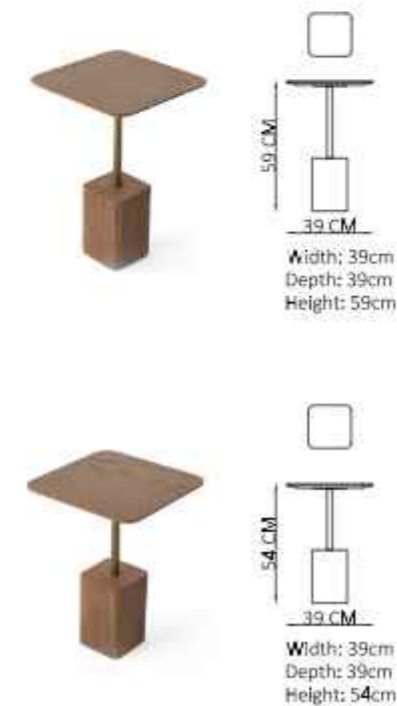

Ps-105-C Nesting Table, innovative design meets functional elegance, creating a unique look for modern interiors. With square wooden tops and geometric bases, this set blends contemporary style with practicality. The three tables, each at a different height, offer a seamless arrangement when grouped together or serve as versatile pieces when used individually.