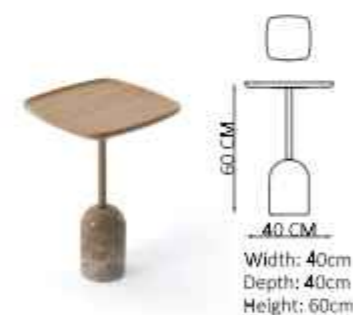

Ps-101-CE Nesting Table combines the warm texture of natural wood surfaces with marble-look legs, bringing a refined and sophisticated touch to your living spaces. The three pieces at varying heights offer flexible design options; whether used together or separately. Shaped with modern minimalist lines, Ps-101-CE is the perfect choice for those seeking the harmony of natural and contemporary elements.