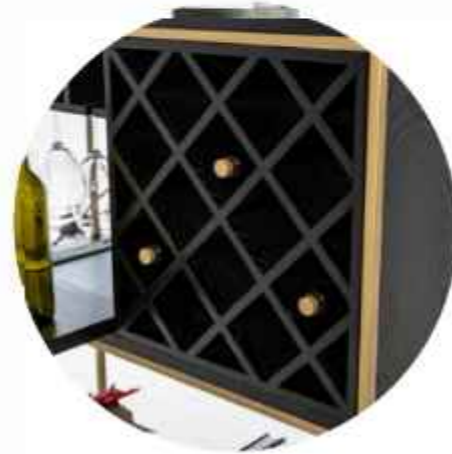

JACK BLACK
Bar

G/W	D/D	Y/H	m³
89	34	149	0,24