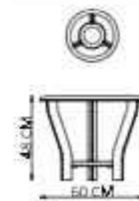

Width: 100cm
Depth: 80cm
Height: 30cm

Width: 55cm
Depth: 55cm
Height: 56cm

1007

A BALANCE OF FORM

AND FUNCTION

PS-1011 coffee table set

Ps-1010 Coffee Table Set, unique frame details and natural wood surfaces, offers a fresh and stylish design that enhances any space. The three tables of varying sizes provide aesthetic harmony and flexible arrangement options. With its soft curves and inviting look, Ps-1010 is the perfect addition to bring warmth and elegance to your living area.

Width: 100cm
Depth: 100cm
Height: 36cm

Width: 60cm
Depth: 60cm
Height: 48cm

THE PERFECT BLEND.

PS-1009

coffee table set

360°

Ps-1009 Coffee Table Set, warm wood aesthetics in an elegant round design, brings a touch of nature into your living spaces. With its layered structure, it offers a striking look that blends seamlessly with both modern and classic interiors. Ps-1009 combines functionality with style, making it a meticulously crafted addition to any room.