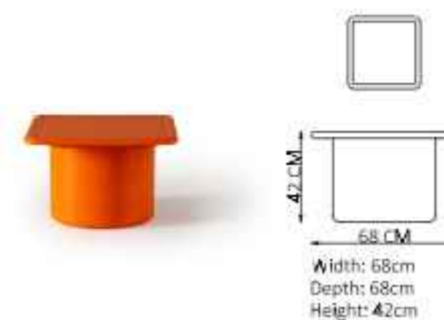

With warm color tones and modern lines, the Ps-1004 brings an energetic character to your living spaces. The three differently sized tables add dynamism to your decor, whether used together or separately, offering a unique dimension to any setting.

Focusing on functionality in every detail, this set provides versatile usage without compromising aesthetics. Use it as a standalone centerpiece or combine it with other elements to add a refined touch to your space.