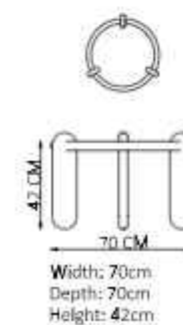

DIFFERENT

DETAILS

PS-1010

coffee table set

Ps-1010 Coffee Table Set, unique frame details and natural wood surfaces, offers a fresh and stylish design that enhances any space. The three tables of varying sizes provide aesthetic harmony and flexible arrangement options. With its soft curves and inviting look, Ps-1010 is the perfect addition to bring warmth and elegance to your living area.