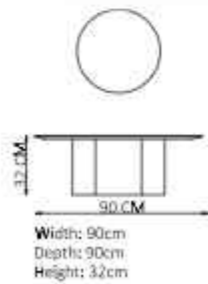

Combining the unique texture of natural stone with a modern design approach, the PS-1006 coffee table set adds a sophisticated touch to your living spaces. Both functional and aesthetic, this design offers durability with its robust structure. **Discover elegance inspired by nature.**