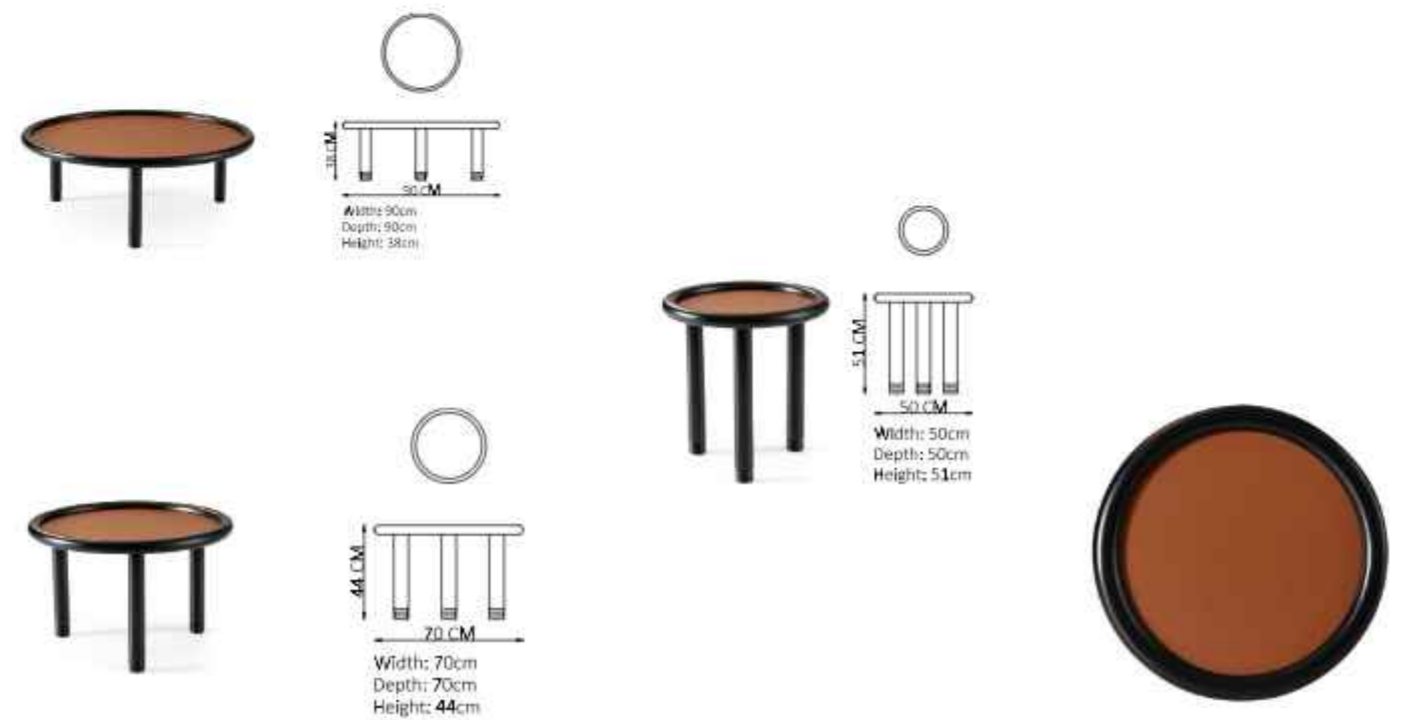

m³: 0,35 kg: 16 pack: 2

PS-1001-B

coffee table set

The Ps-1002 Coffee Table Set adds both warmth and elegance to your living spaces with its modern design and refined details. Featuring a combination of diverse textures and carefully selected color options, this set serves as both a functional and stylish decor piece. Designed with a perfect blend of wood and metal, Ps-1002 brings a unique touch to any interior.

EXPAND YOUR SPACE WITH STYLE

PS-1001 coffee table set

With its modern and clean design, the Ps-1001 Coffee Table Set offers minimalist elegance. Comprising three tables in different sizes, this set provides flexibility for any space and creates a stylish look whether used individually or as a group. The simple forms deliver timeless sophistication, designed to seamlessly fit into any decor.