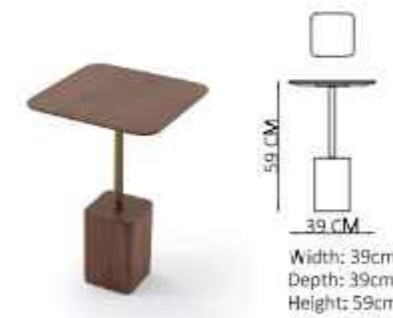

HARMONY IN SPACE,

DIFFERENCE IN DETAIL

PS-106

nesting table

The Ps-106 Nesting Table brings a subtle elegance to your space with its simple, modern design. Its unique shape and natural texture provide both a striking aesthetic and flexibility in use. The varied levels of the surfaces create a fresh perspective in every corner.