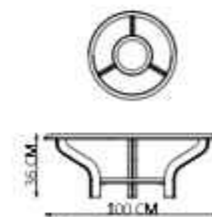

Width: 90cm
Depth: 90cm
Height: 38cm

Width: 50cm
Depth: 50cm
Height: 50cm

ITEM NO: 632

SIZE: W:60/70/45 D:60/70/45 H:49/38/52
m³: 0,58 kg: 32,8 pack: 3

LIGHT AND ESSENTIAL DESIGN

ITEM NO: 631

SIZE: W:70/60/45 D:70/60/45 H:38/49/52
m³: 0,58 kg: 32,8 pack: 3

Width: 100cm
Depth: 80cm
Height: 30cm

Width: 55cm
Depth: 55cm
Height: 56cm

1007

A BALANCE OF FORM

AND FUNCTION

PS-1011 coffee table set

Ps-1010 Coffee Table Set, unique frame details and natural wood surfaces, offers a fresh and stylish design that enhances any space. The three tables of varying sizes provide aesthetic harmony and flexible arrangement options. With its soft curves and inviting look, Ps-1010 is the perfect addition to bring warmth and elegance to your living area.

Width: 100cm
Depth: 100cm
Height: 36cm

Width: 60cm
Depth: 60cm
Height: 48cm

THE PERFECT BLEND.

PS-1009

coffee table set

360°

Ps-1009 Coffee Table Set, warm wood aesthetics in an elegant round design, brings a touch of nature into your living spaces. With its layered structure, it offers a striking look that blends seamlessly with both modern and classic interiors. Ps-1009 combines functionality with style, making it a meticulously crafted addition to any room.