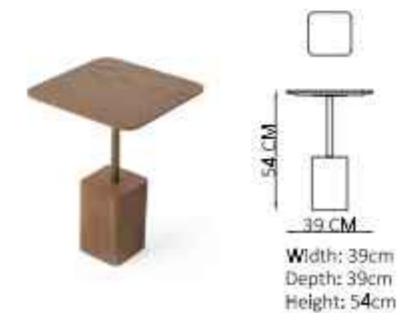

Ps-105-C Nesting Table, innovative design meets functional elegance, creating a unique look for modern interiors. With square wooden tops and geometric bases, this set blends contemporary style with practicality. The three tables, each at a different height, offer a seamless arrangement when grouped together or serve as versatile pieces when used individually.