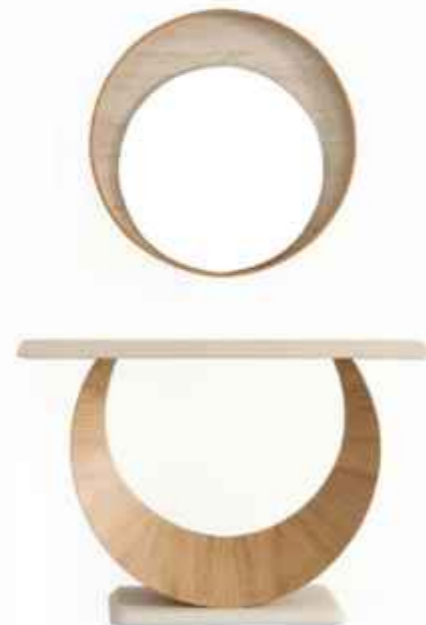

CALI DRESSER

Introducing our stunning sideboard! The perfect addition to any home! This elegant piece of furniture features a sleek and sophisticated design, with a long, low profile that makes it a versatile option for any room. The sideboard offers ample storage space with a series of drawers and cabinets, perfect for keeping your dining or living room organized.

CALI OAK
Dresser

G/W	D/D	Y/H	m³
120	45	78	0,69
90	06	90	

HOLE
Bookshelf

G/W	D/D	Y/H	m³
80	35	175	0,53

HOLE BOOKSHELF

Crafted from full solid metal, this bookshelf is sturdy and will last for years. The unique design gives you 4 layers of storage to store all your favorite belongings