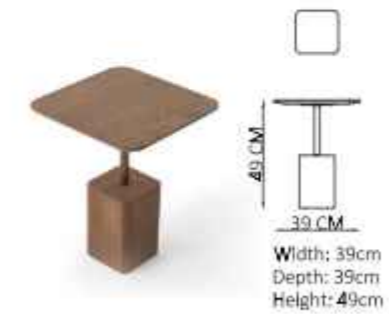

Ps-105-C Nesting Table, innovative design meets functional elegance, creating a unique look for modern interiors. With square wooden tops and geometric bases, this set blends contemporary style with practicality. The three tables, each at a different height, offer a seamless arrangement when grouped together or serve as versatile pieces when used individually.