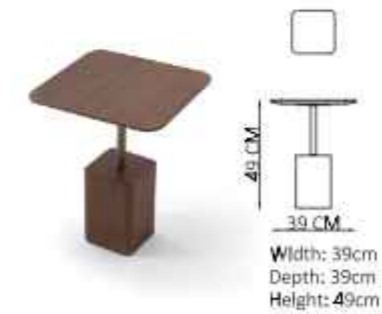

HARMONY IN SPACE,

DIFFERENCE IN DETAIL

PS-106

nesting table

The Ps-106 Nesting Table brings a subtle elegance to your space with its simple, modern design. Its unique shape and natural texture provide both a striking aesthetic and flexibility in use. The varied levels of the surfaces create a fresh perspective in every corner.